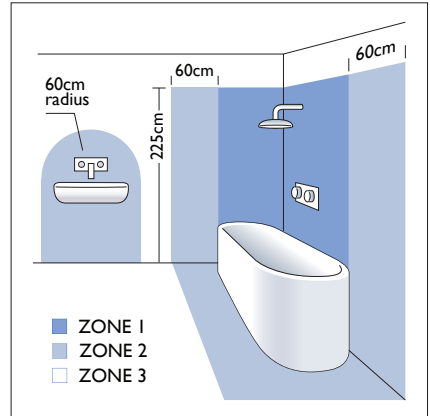

1 x 13w (max)
GU10 CFL/LED  excl.

Zone 3

 x 12